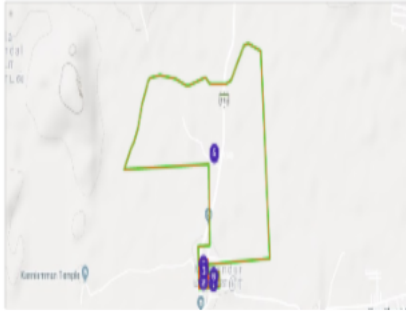

Nazri Naksha

Google Map View