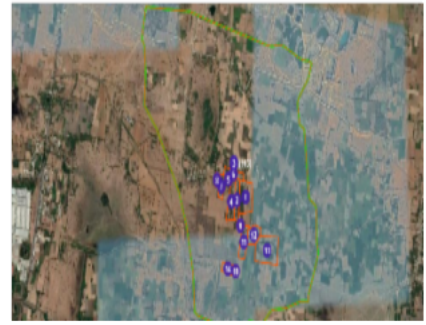

Nazri Naksha

Google Map View