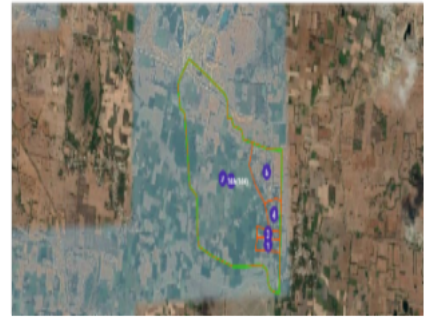

Nazri Naksha

Google Map View