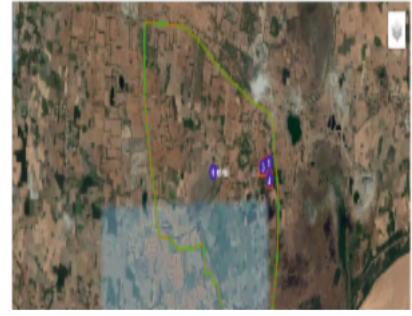

Nazri Naksha

Google Map View