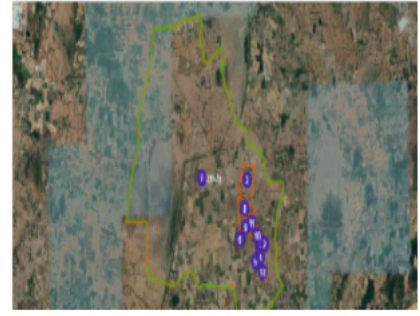

Nazri Naksha

Google Map View