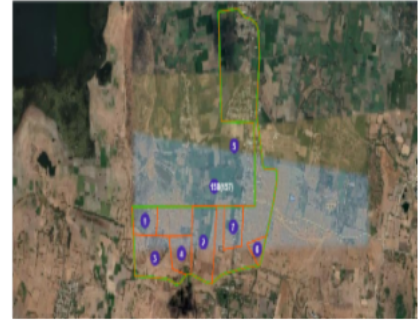

Nazri Naksha

Google Map View