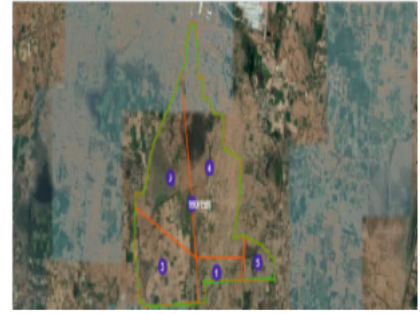

Nazri Naksha

Google Map View