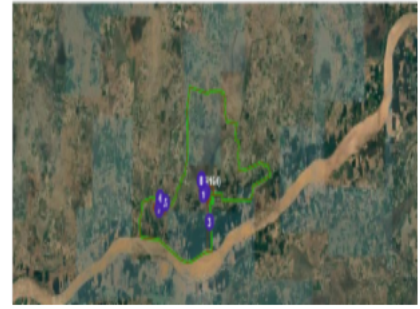

Nazri Naksha

Google Map View