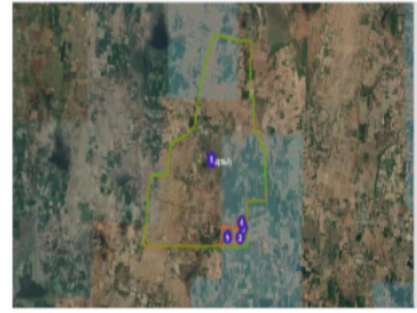

Nazri Naksha

Google Map View