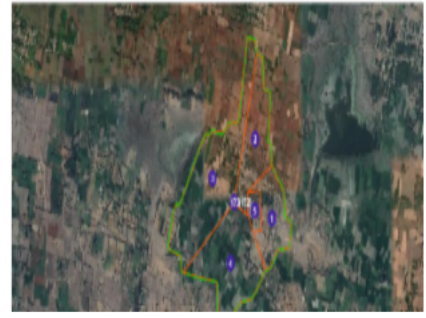

Nazri Naksha

Google Map View