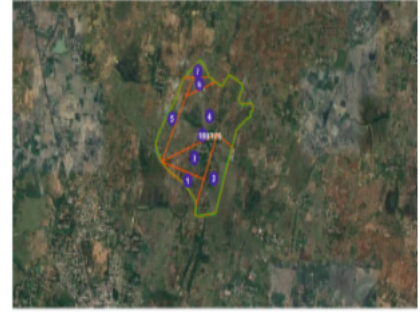

Nazri Naksha

Google Map View