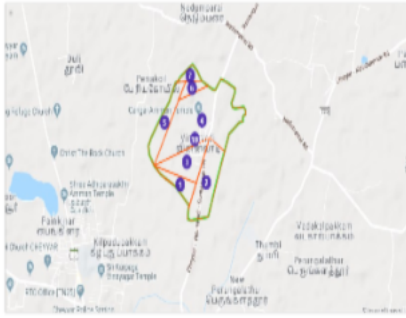

Nazri Naksha

Google Map View