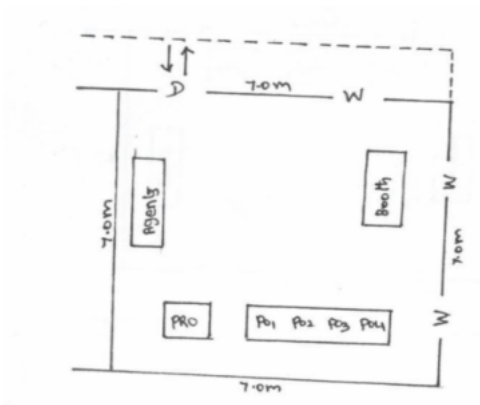

Nazri Naksha

Google Map View

Polling Station Building Front View

Polling Station Front View

Cad View

Key MAP View