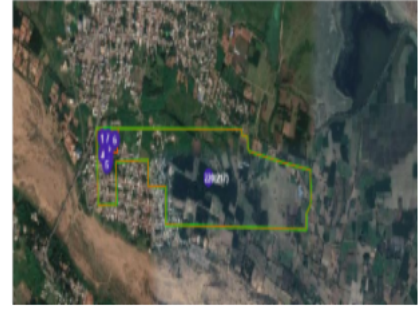

Nazri Naksha

Google Map View