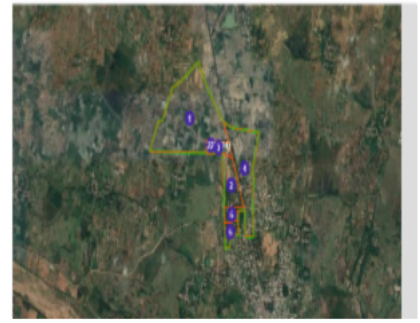

Nazri Naksha

Google Map View