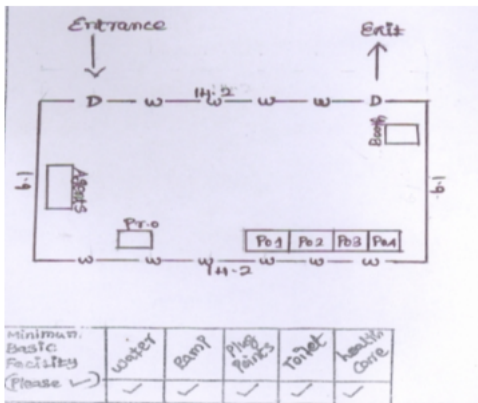

Nazri Naksha

Google Map View

Cad View