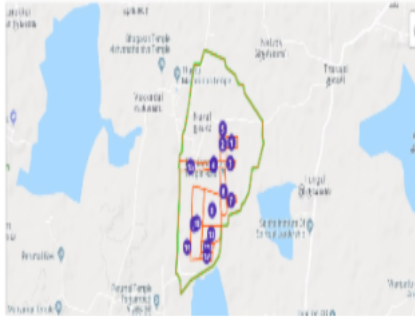

Nazri Naksha

Google Map View