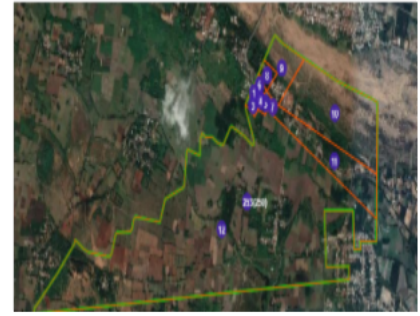

Nazri Naksha

Google Map View