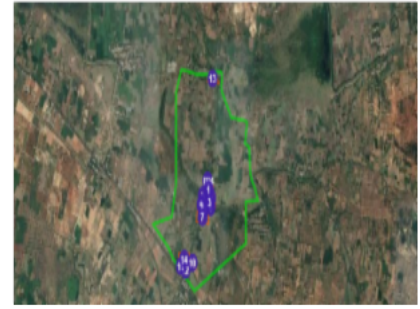

Nazri Naksha

Google Map View