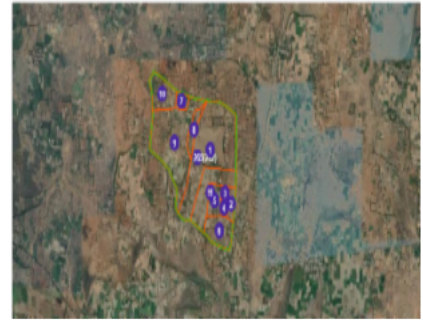

Nazri Naksha

Google Map View