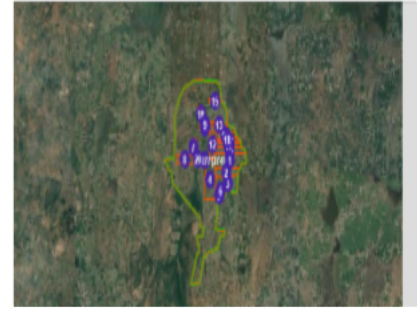

Nazri Naksha

Google Map View