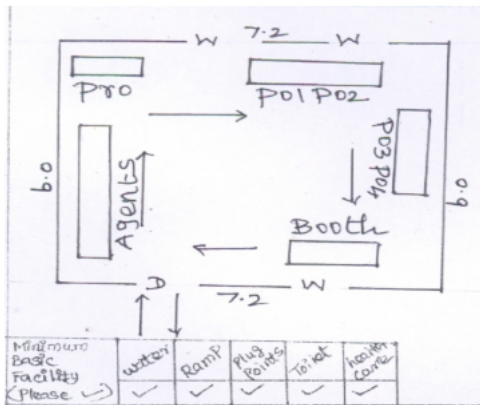

Nazri Naksha

Google Map View

Polling Station Building Front View

Polling Station Front View

Cad View

Key MAP View