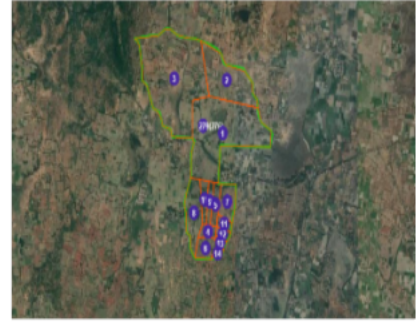

Nazri Naksha

Google Map View