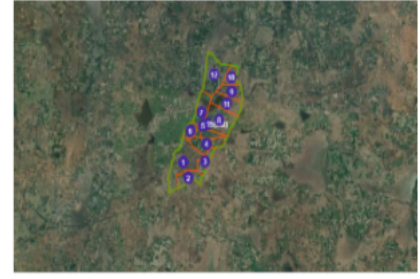

Nazri Naksha

Google Map View