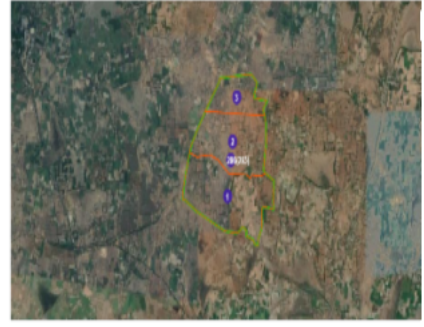

Nazri Naksha

Google Map View