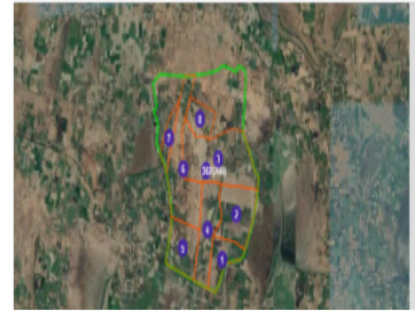

Nazri Naksha

Google Map View