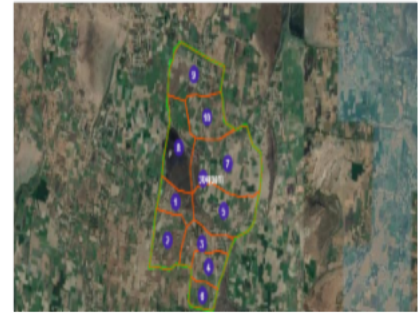

Nazri Naksha

Google Map View