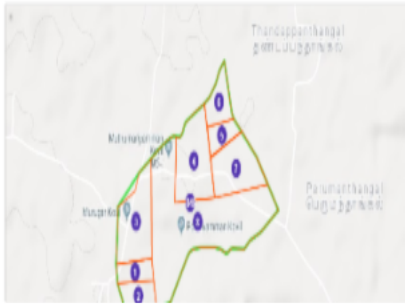

Nazri Naksha

Google Map View