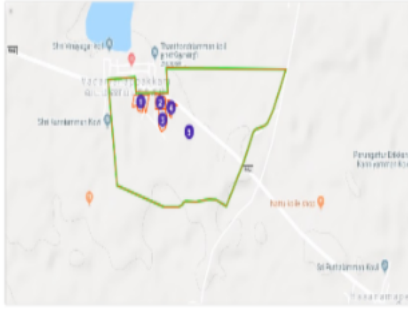

Nazri Naksha

Google Map View