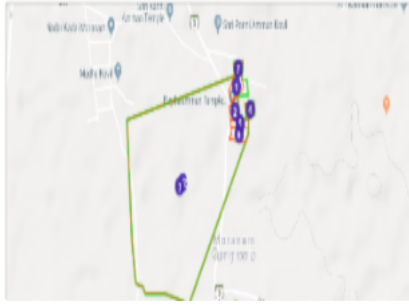

Nazri Naksha

Google Map View