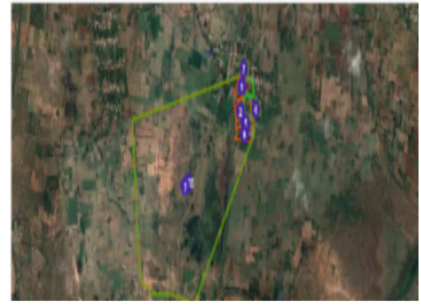

Nazri Naksha

Google Map View