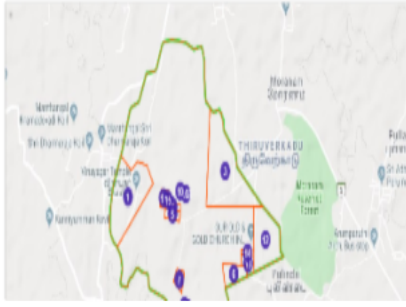

Nazri Naksha

Google Map View