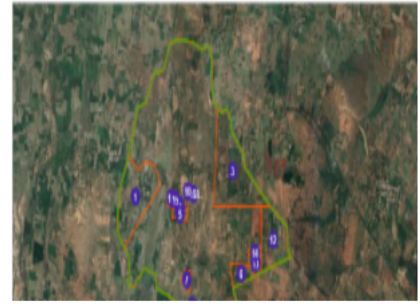

Nazri Naksha

Google Map View