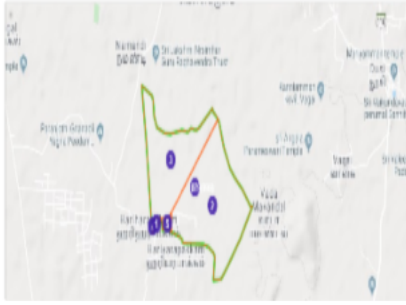

Nazri Naksha

Google Map View