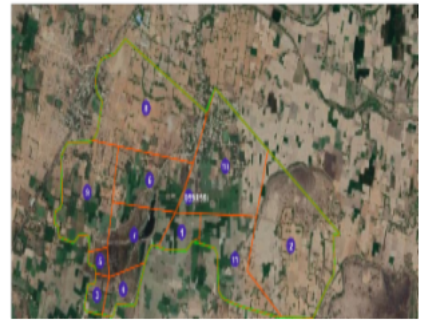

Polling Station Front View

Nazri Naksha

Google Map View