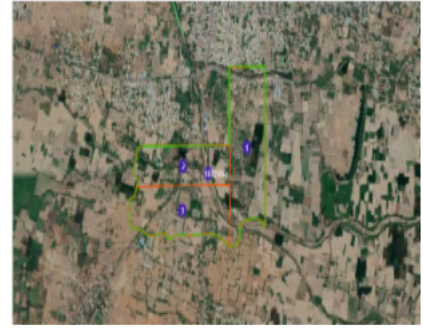

Nazri Naksha

Google Map View