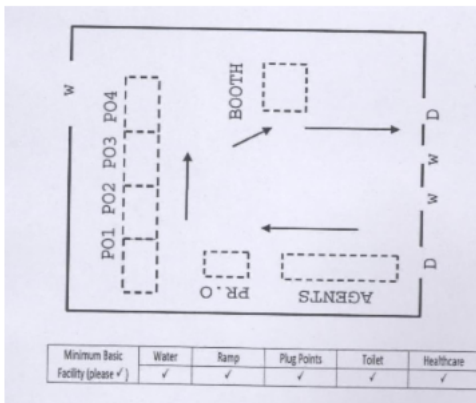

Nazri Naksha

Google Map View

Polling Station Building Front View

Polling Station Front View

Cad View

Key MAP View