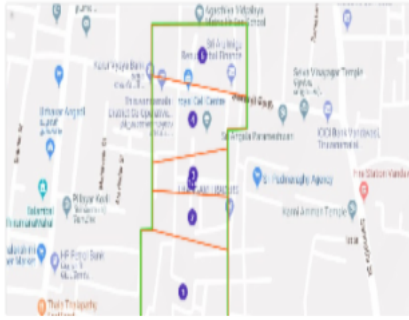

Nazri Naksha

Google Map View