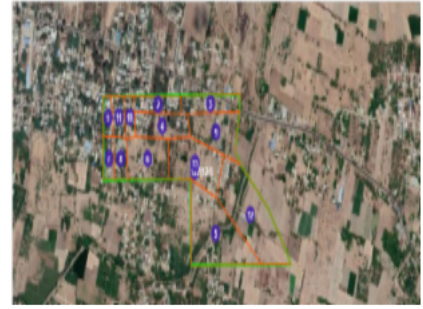

Nazri Naksha

Google Map View