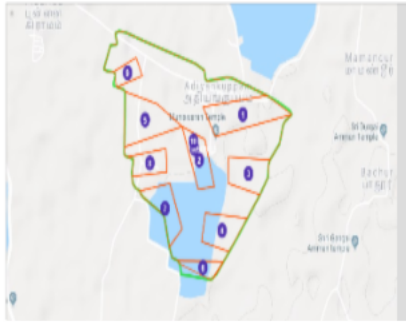

Nazri Naksha

Google Map View