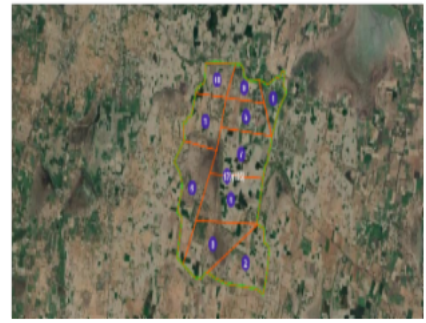

Nazri Naksha

Google Map View