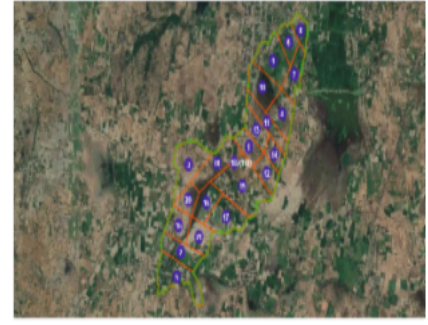

Nazri Naksha

Google Map View