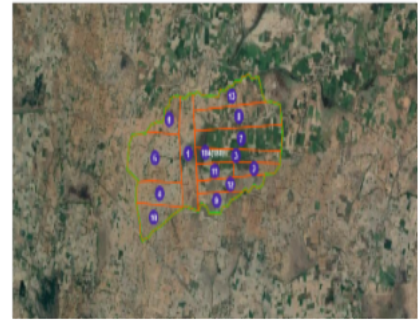

Nazri Naksha

Google Map View