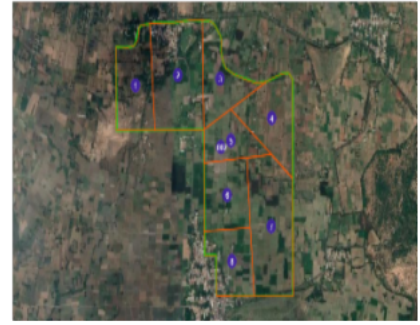

Nazri Naksha

Google Map View