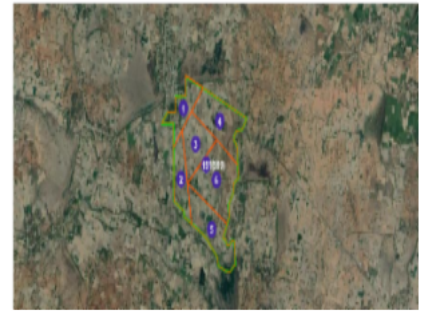

Nazri Naksha

Google Map View