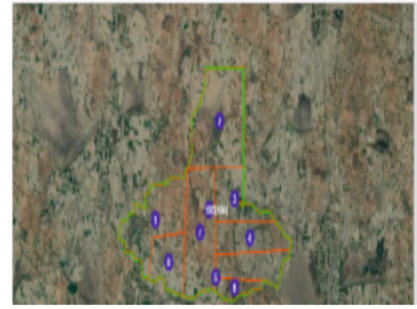

Nazri Naksha

Google Map View