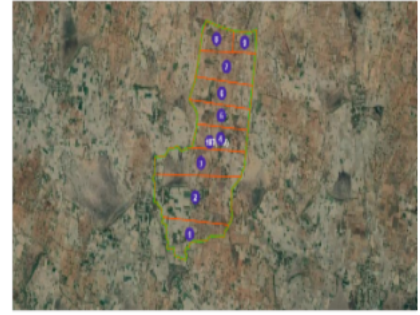

Nazri Naksha

Google Map View