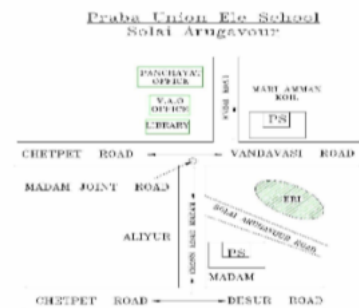

Key MAP View

- (a) Landmark
- (b) Road name
- (c) Traffic Flow