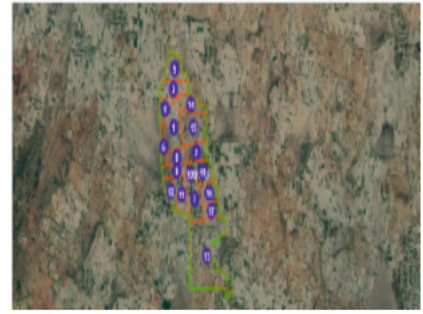

Nazri Naksha

Google Map View