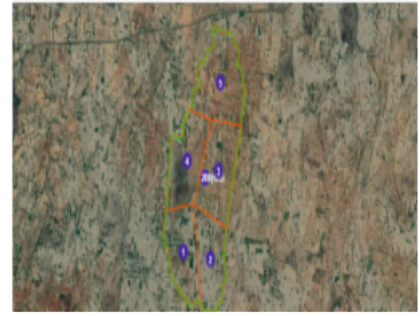

Nazri Naksha

Google Map View