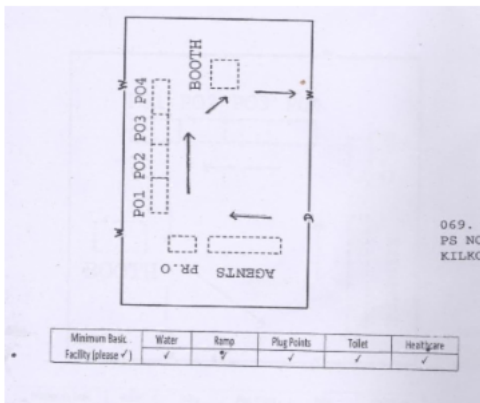

Nazri Naksha

Google Map View

Polling Station Building Front View

Polling Station Front View

Cad View

Key MAP View