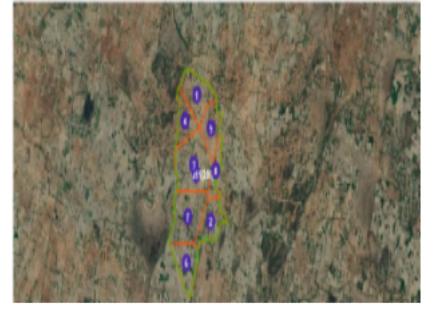

Nazri Naksha

Google Map View