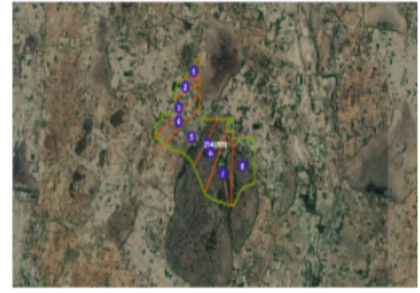

Nazri Naksha

Google Map View